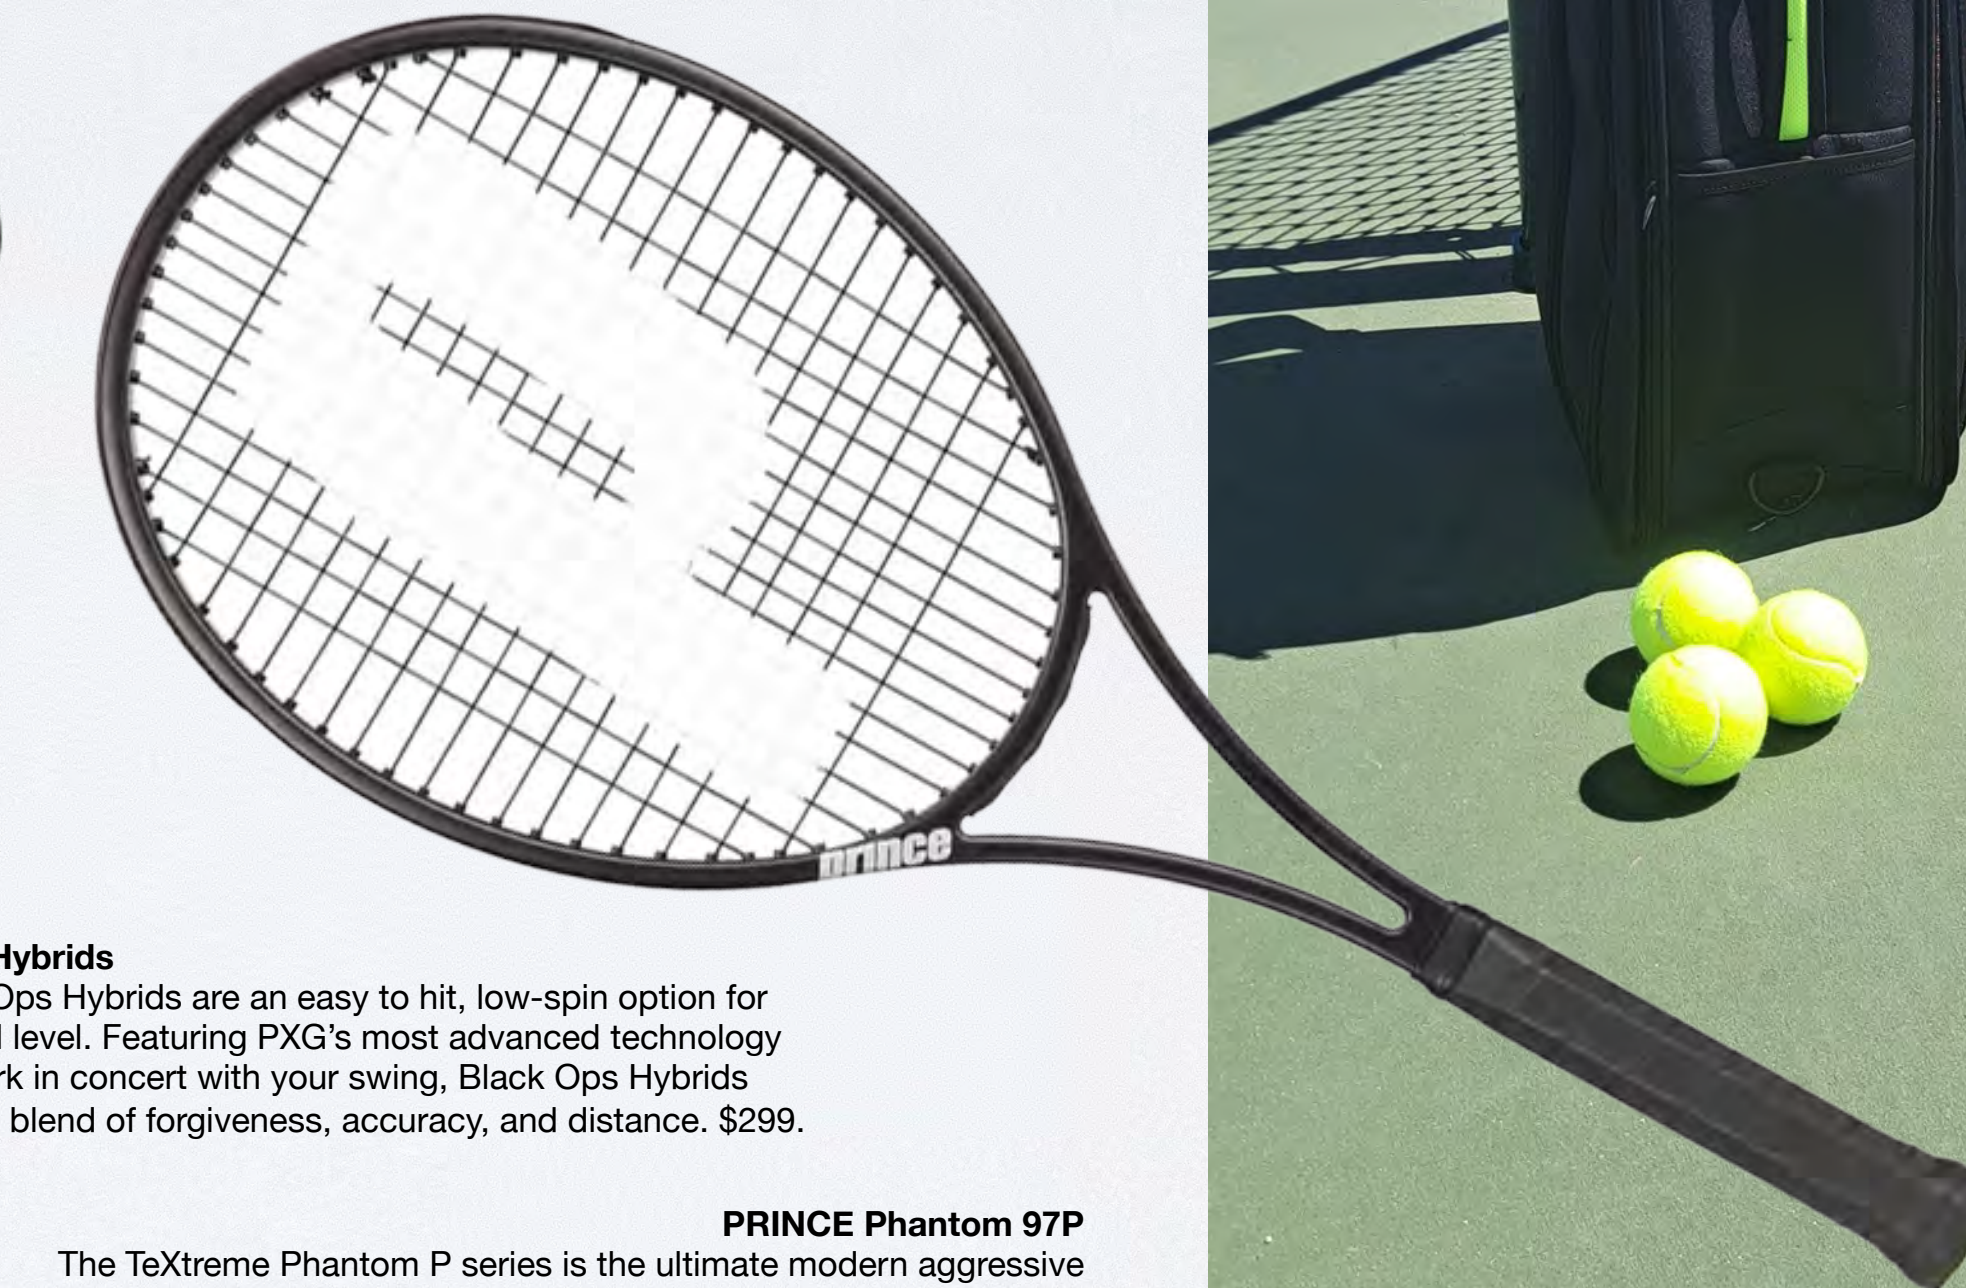

PRINCE Phantom 97P

The TeXtreme Phantom P series is the ultimate modern aggressive player frame in a classic boxy construction. With the addition of TeXtreme X Twaron and ATS technology the Phantom P series offers unparalleled feel unlike anything in modern tennis. $149. princetennis.com