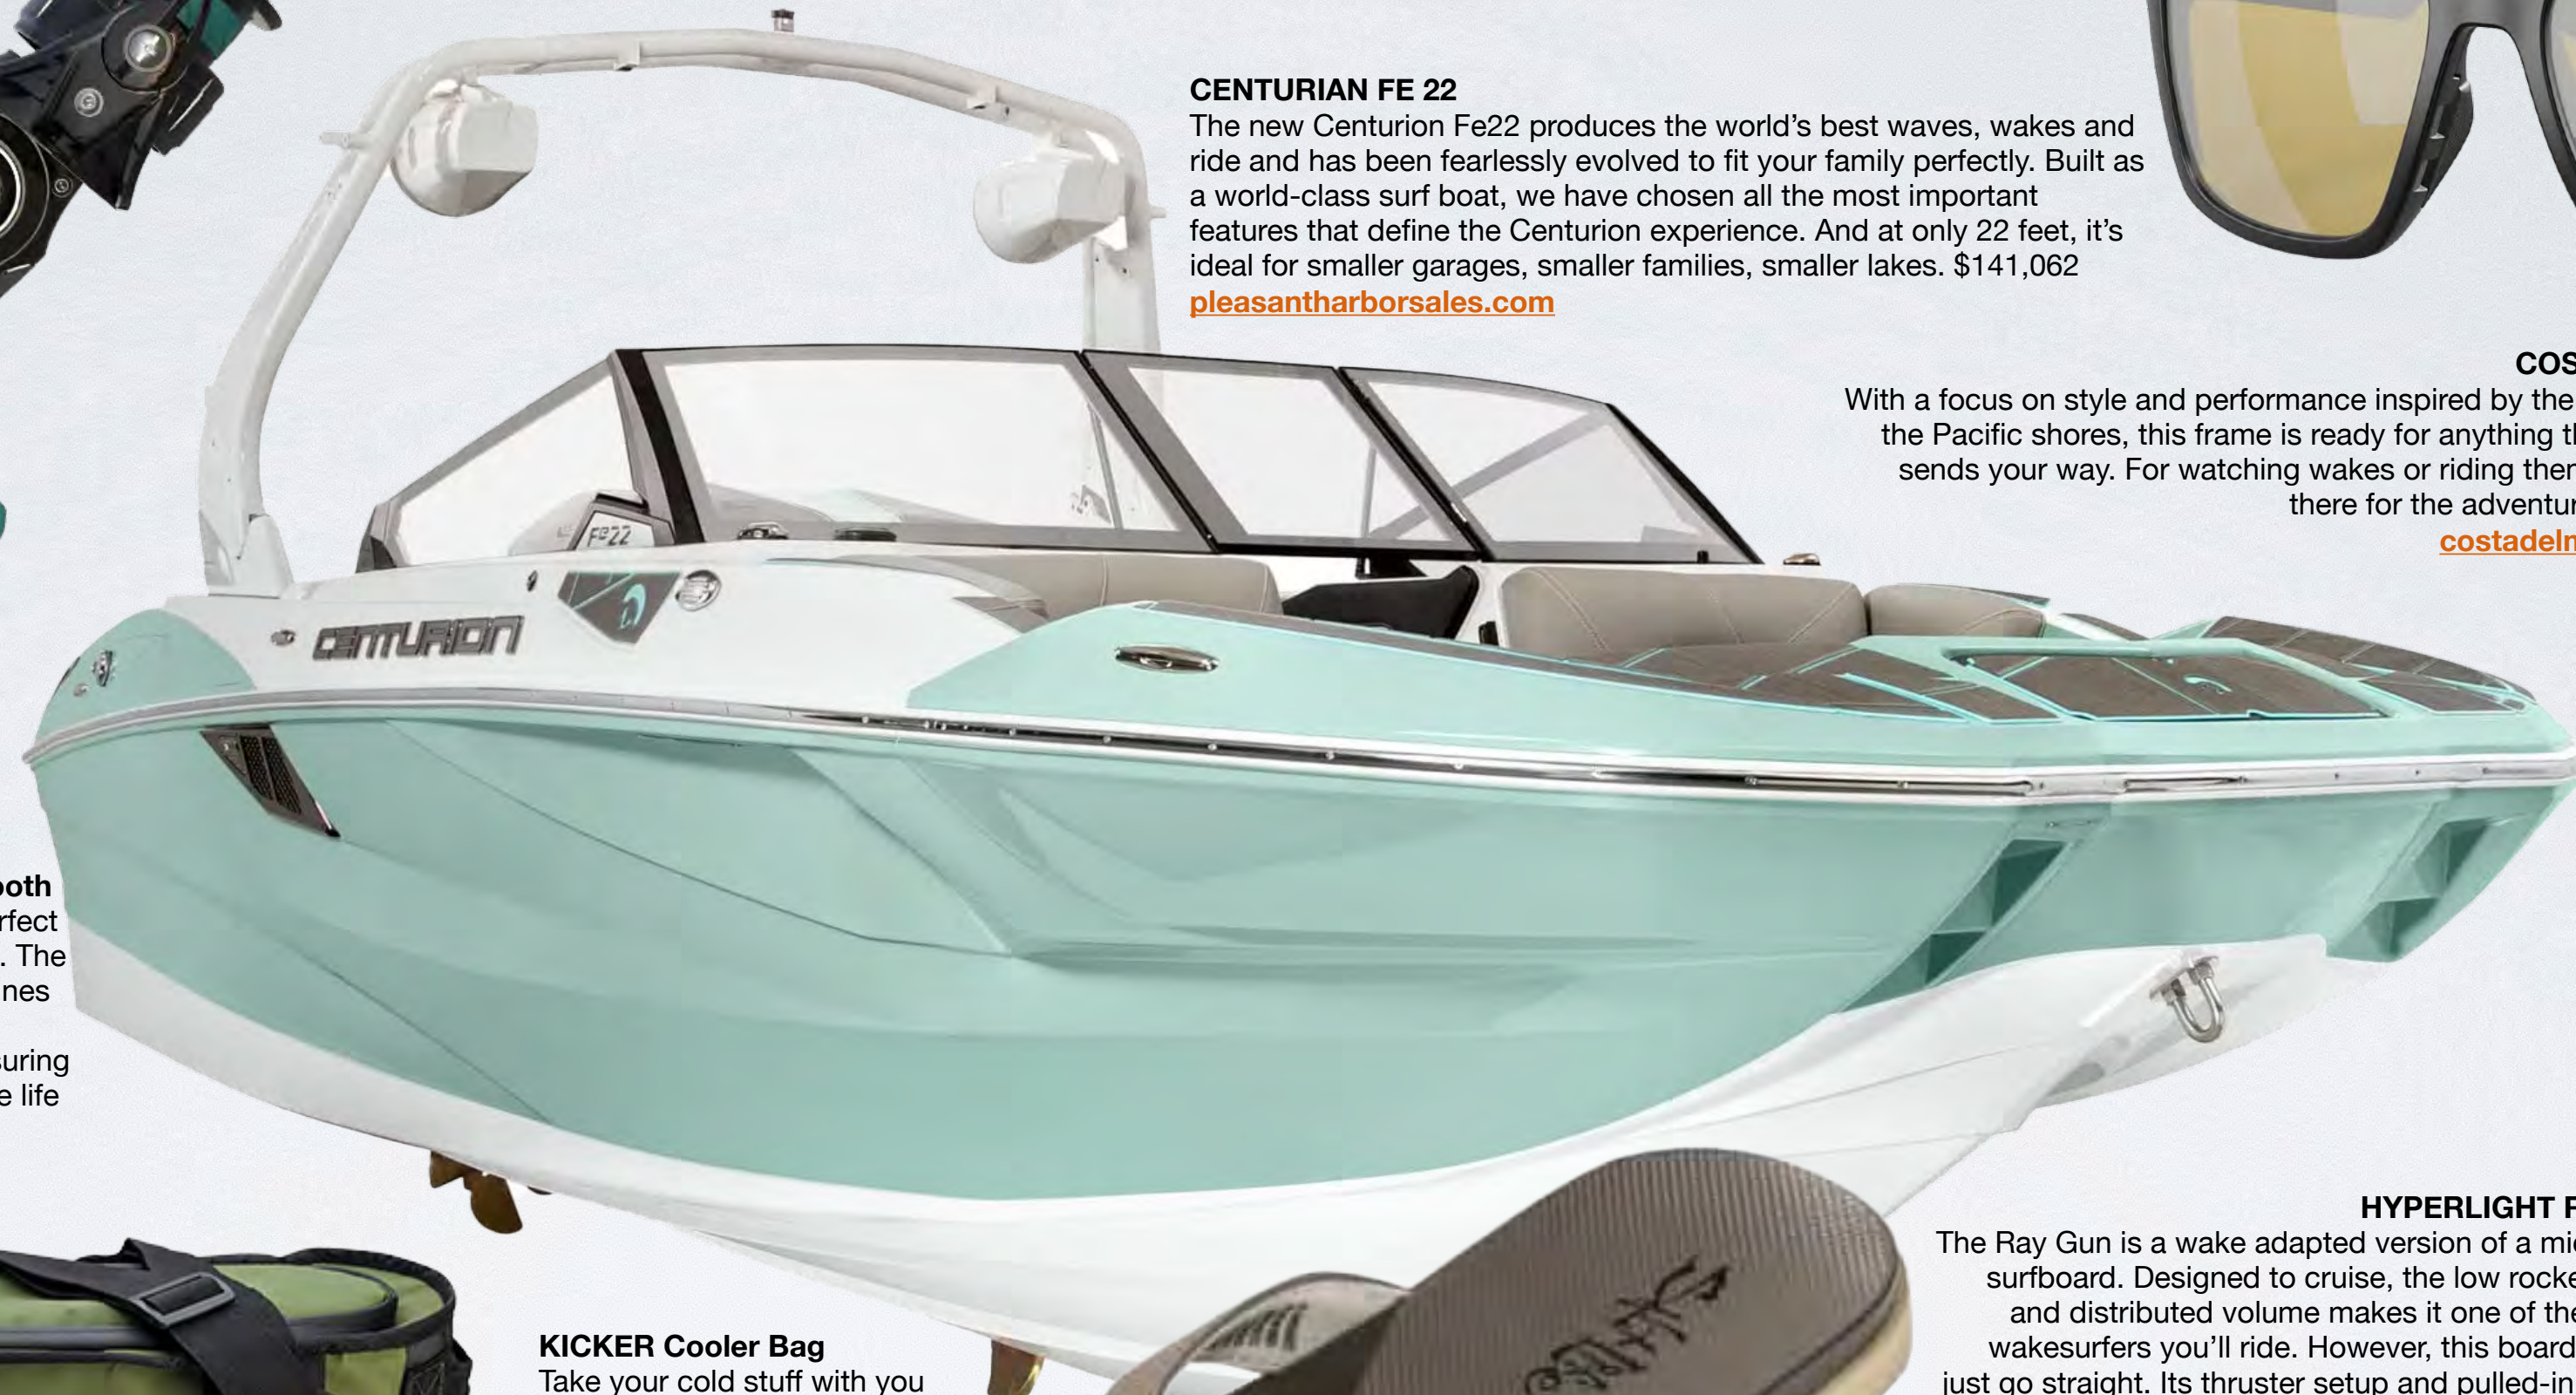

## TOADFISH Inshore Spinning Combo

Your new go-to rod and reel combo for light tackle inshore. These versatile rods feature responsive tip sections that are fast enough to feel every bump but not too fast where you pull hooks. \$170.

## CENTURIAN FE 22

The new Centurian Fe22 produces the world's best waves, wakes and ride and has been fearlessly evolved to fit your family perfectly. Built as a world-class surf boat, we have chosen all the most important features that define the Centurian experience. And at only 22 feet, it's ideal for smaller garages, smaller families, smaller lakes. \$141,062